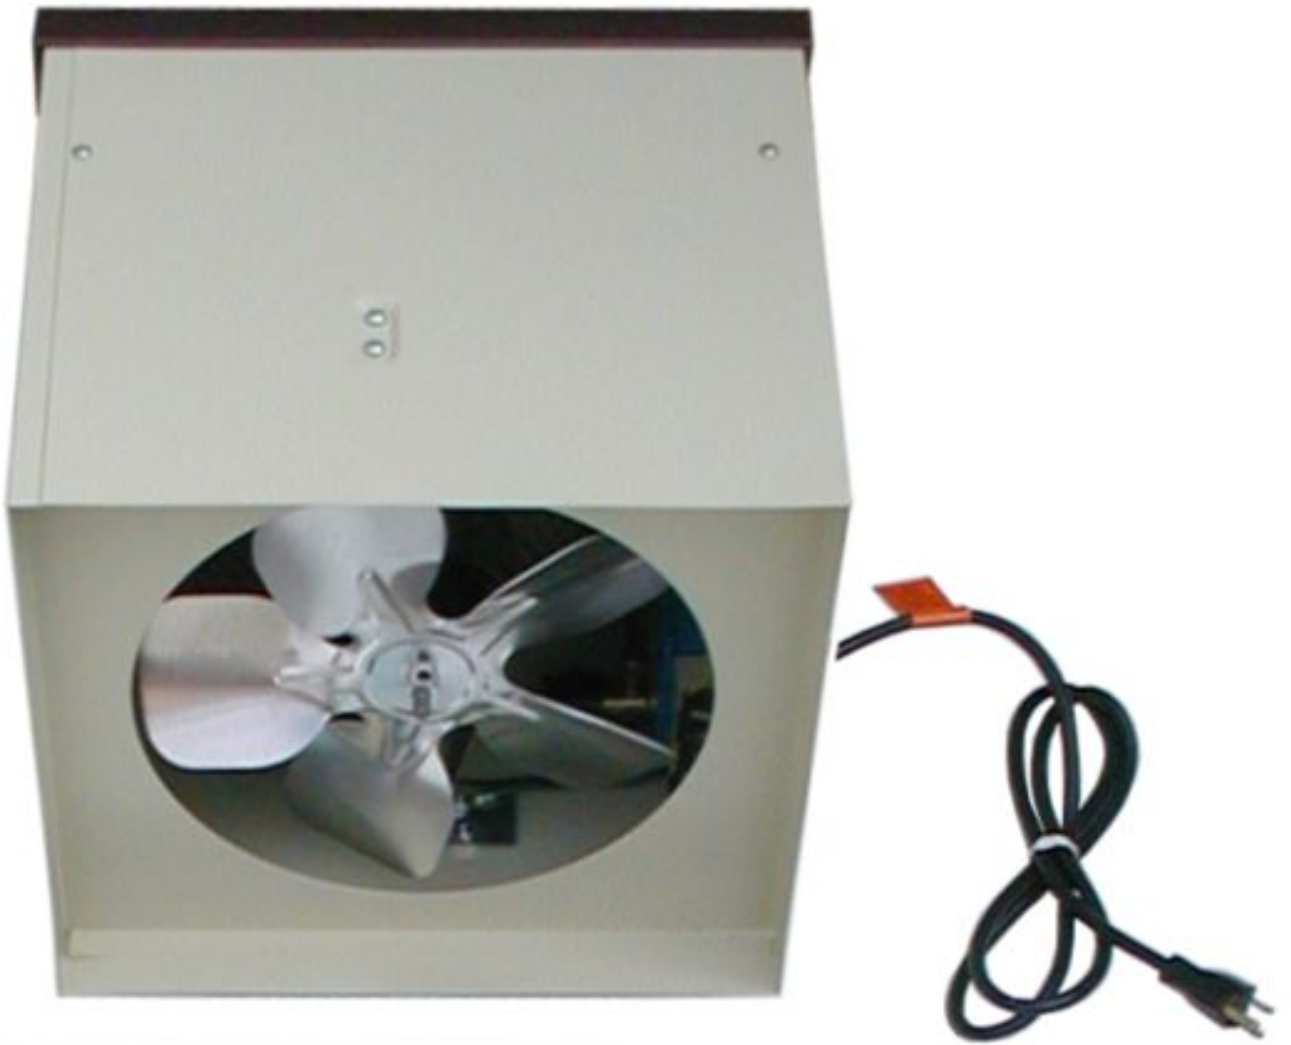

Aprilaire Model 360 Photos

Model 360 with outlet grille and inlet wall frame removed. Included with the 360 is a humidistat, saddle valve, mounting screws and wire nuts.

Aprilaire Model 360 Photos

Bel-Aire